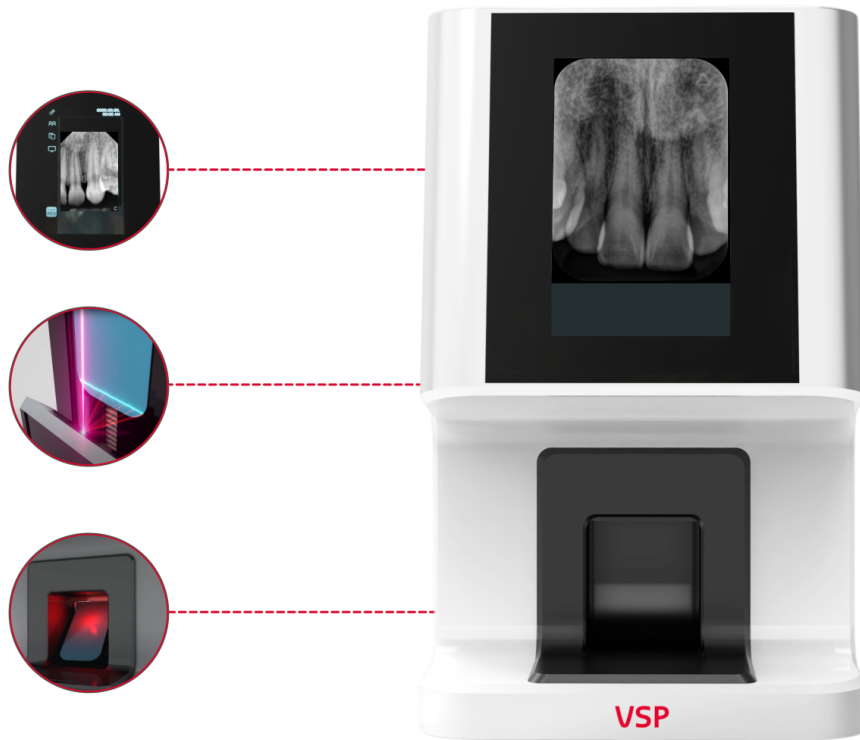

EXPAND YOUR DIGITAL WORKFLOW

IMAGE PREVIEW ON A 4-INCH TOUCH SCREEN

SLEEP MODE SUPPORT FOR POWER SAVING

IMAGES ARE SAVED ON A BUILT-IN MEMORY CARD UP TO 500 IMAGES

HIGH DURABILITY MINIMIZES AFTER-SALES SERVICE OCCURRENCES

PROVIDE EASY INTERFACE WITH A 4-INCH TOUCH SCREEN

SUPPORT OF MULTI-USER PRACTICES

SUPPORT STAND-ALONE MODE WITH BUILT-IN MEMORY

IMAGES CAN BE SENT TO A DESIGNATED PC ON THE NETWORK LIST

EASY TO INSTALL AND USE (NETWORK SET UP AUTOMATICALLY)

LIGHT, COMPACT AND USER-FRIENDLY SCANNER

VSP

A SMALL, LIGHT AND COMPACTLY DESIGNED SCANNER

Vatech has designed a user-friendly scanner. Vatech VSP is small and light so it can be set up in a small-sized dental clinic efficiently.

As a high-end device Vatech VSP has a 4-inch LCD touch screen which provides the largest image preview. The touchscreen offers quick and easy access to features.

Moreover, the ethernet cable enables rapid image transfer from scanner to pc. We developed Vatech VSP as a simple, fast, and easy way to diagnose a patient on chairside.