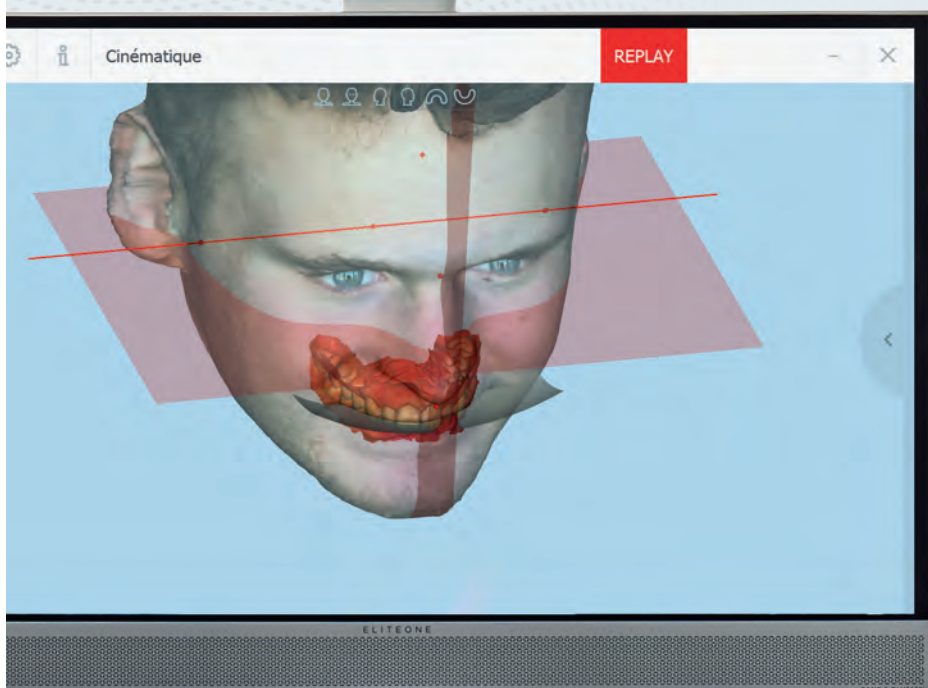

THE VIRTUAL PATIENT TO EMPOWER DIAGNOSIS AND TREATMENT PLANNING

- › Get your virtual patient in one consultation
- › Go further in the understanding of your patient with the “advanced features” of the MODJAW software
- › Improve your communication with your patient and your lab
- › Bring serenity in your aesthetic and therapeutic choices
- › Build treatment plans with confidence

THE 4TH DIMENSION FOR A FULL DIGITAL WORKFLOW

3D MODELS

DIGITAL DYNAMIC OCCLUSION

CAD CAM DESIGN

PROSTHETICS PRODUCTION

Whether your daily work involves prosthodontic or orthodontic treatments, partial or full mouth treatments, equilibration or splints, use motion data from MODJAW Tech in Motion™ for **personalized dental care**.